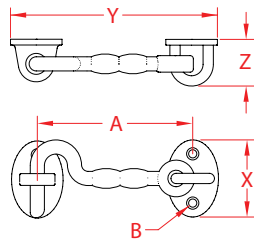

HEAVY DUTY DOOR HOOK SET

316 STAINLESS STEEL

Import

Precision
Cast

ITEM	A	B	X (height)	Y (length)	Z (width)	WT (lb)	PACKAGING TYPE	EACH (qty)	INNER (qty)	CARTON (qty)	UPC
S3850-0001	2.90"	0.16"	1.47"	3.67"	0.88"	0.19	POLYBAG	1	1	50	791506058298
S3850-0002	3.90"	0.16"	1.47"	4.74"	0.88"	0.21	POLYBAG	1	1	50	791506058304
ADDITIONAL LATCH PART											
S3850-02LT							POLYBAG	1	1	200	791506058311

NOTE:
SOLD AS A SET. POLISHED TO A MIRROR-LIKE FINISH.
ADDITIONAL LATCH PART AVAILABLE WHERE DOOR NEEDS TO BE SECURED IN OPEN AND CLOSED POSITION.
ALL DIMENSIONS ARE NOMINAL (+/- 3%) AND ARE SUBJECT TO CHANGE WITHOUT NOTICE.